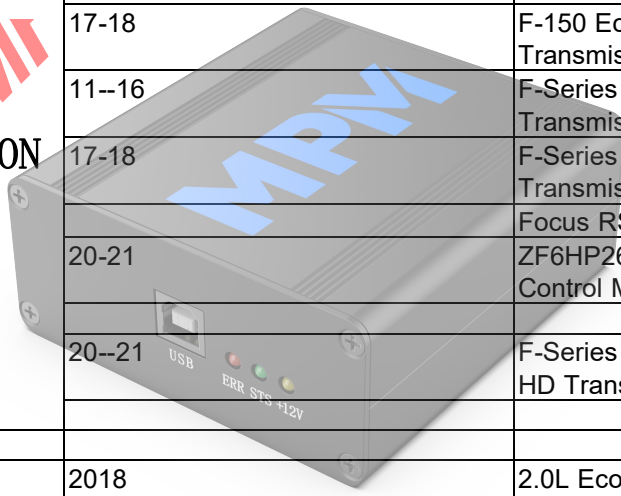

05--17	Mustang 4.6, 5.0, 5.4, 5.8
16-19	Mustang GT350/GT350R 5.2
18-21	Mustang 5.0
05--15	Mustang 3.7, 4.0
16-17	Mustang 3.7
15-17	Mustang 2.3 EcoBoost
18-21	Mustang 2.3 EcoBoost
21	Puma ST
07--11	Ranger 2.3, 3.0, 4.0
2007	Sport Trac 4.0
04--19	Taurus 3.0, 3.5, 3.5 EcoBoost
03--05	Thunderbird
16-18	Transit Connect 2.5 4V
15-19	Transit EcoBoost 3.5
15-19	Transit 3.7

**FORD ADDITIONAL
SUPPORTED CONTRON
CONTROLLERS**

03--07	6.0L Powerstroke Fuel Injector Control Module (FICM)
08--10	F-Series 6.4L Powerstroke 5R110 Transmission Control Module (TCM)
17-18	F-150 EcoBoost 3.5L 10R80 Transmission Control Module (TCM)
11--16	F-Series 6.7L Powerstroke 6R140 Transmission Control Module (TCM)
17-18	F-Series 6.7L Powerstroke 6R140 Transmission Control Module (TCM)
	Focus RS AWD Rear Drive Unit
20-21	ZF6HP26 6-Speed Transmission Control Module (TCM)
20--21	F-Series 6.7L Powerstroke 10-Speed HD Transmission (TCM)

FRPP

2018	2.0L EcoBoost Manual Transmission Control Pack (M-6017-20T)
2018	2.3L EcoBoost Manual Transmission Control Pack (M-6017-23T)
2018	3.5L EcoBoost Manual Transmission Control Pack (M-6017-35CNTRL)
2018	4.6L 3V Manual Transmission Control Pack (M-6017-463V)
2018	5.0L Coyote 5.0L Manual Transmission Control Pack (M-6017-50M)
2018	5.0L Coyote 5.0L Manual Transmission Control Pack (M-6017-50M)
2018	5.0L 2018 Coyote 5.0L Manual Transmission Control Pack (M-6017-M50B)
2018	5.0L 2018 Coyote 5.0L Automatic Transmission Control Pack (M-6017-M50BA)
2018	5.4L 4V Supercharged Manual Transmission Control Pack (M-6017-54SC)